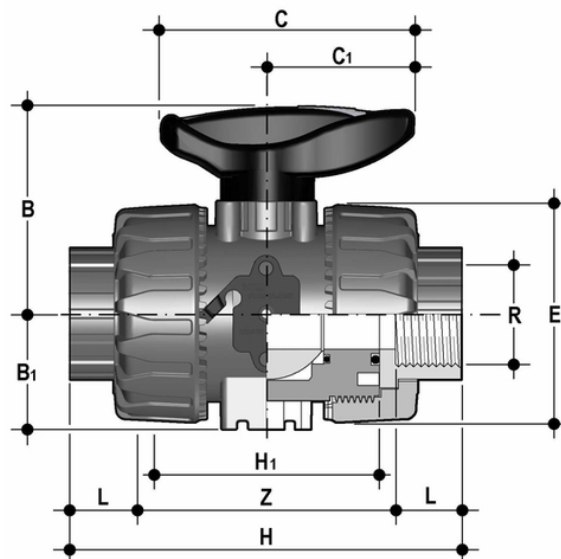

# VKDNC - DUAL BLOCK® 2-way ball valve DN 10:50

DUAL BLOCK® 2-way ball valve with female ends, NPT thread.

## EPDM

| Κωδικός προϊόντος | tooltiplmage |
|-------------------|--------------|
| VKDNC012E         | -            |
| VKDNC034E         | -            |
| VKDNC100E         | -            |
| VKDNC114E         | -            |
| VKDNC112E         | -            |
| VKDNC200E         | -            |