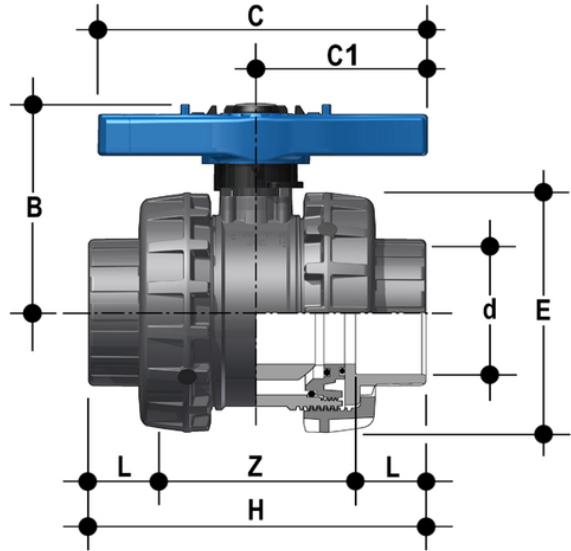

# VEEAV - Easyfit 2-way ball valve

Easyfit 2-way ball valve with female ends, ASTM series.

Κωδικός προϊόντος	tooltipImage
VEEAV212E	-
VEEAV300E	-
VEEAV400E	-