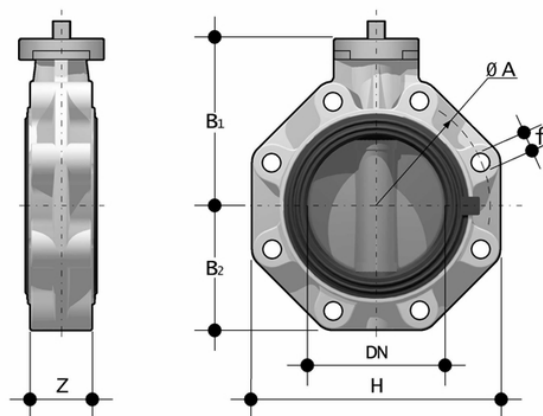

# FKOM/FM LUG ISO-DIN - Butterfly valve DN 40:400

Butterfly valve with bare shaft, version Lug ISO-DIN.