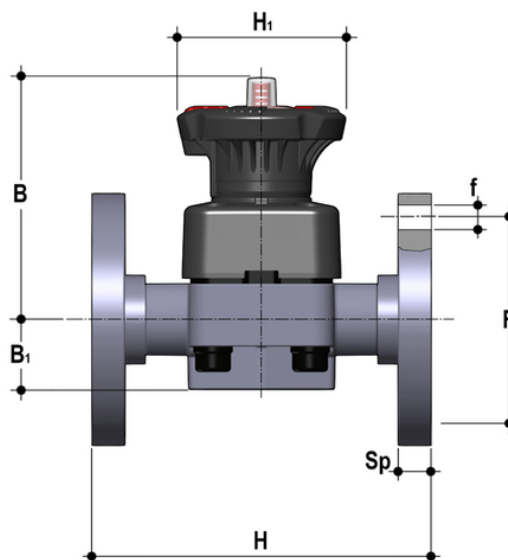

# DKOAC - DIALOCK® 2-way diaphragm valve DN 15:65

DIALOCK® diaphragm valve with flanged monolithic body, drilled ANSI B16.5 cl. 150 #FF.

# DKOAC - DIALOCK® 2-way diaphragm valve DN 15:65