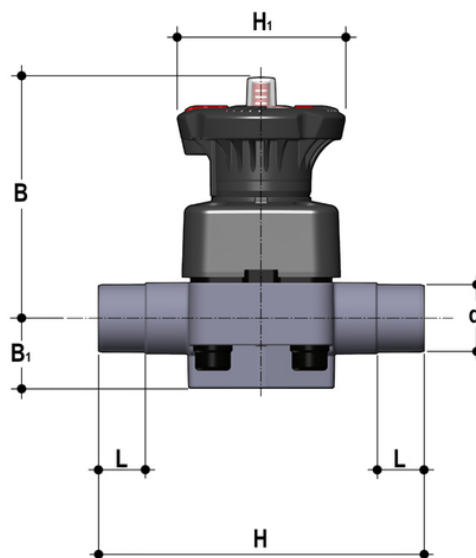

# DKDC - DIALOCK® 2-way diaphragm valve DN 15:65

DIALOCK® diaphragm valve with male ends for solvent welding, metric series.

# DKDC - DIALOCK® 2-way diaphragm valve DN 15:65