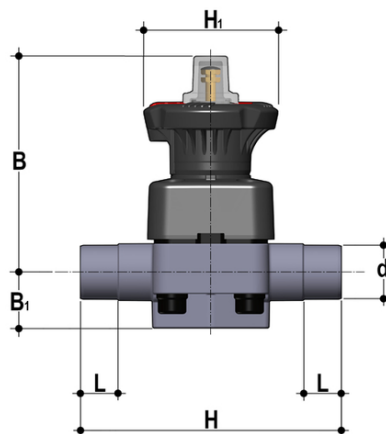

DKLDC - DIALOCK® 2-way diaphragm valve DN 15:65

DIALOCK® diaphragm valve with stroke limiter and male ends for solvent welding, metric series.

EPDM

Κωδικός προϊόντος	tooltiplmage
DKLDC020E	-
DKLDC025E	-
DKLDC032E	-
DKLDC040E	-
DKLDC050E	-
DKLDC063E	-
DKLDC075E	-

FKM

Κωδικός προϊόντος	tooltiplmage
DKLDC020F	-
DKLDC025F	-
DKLDC032F	-
DKLDC040F	-
DKLDC050F	-
DKLDC063F	-
DKLDC075F	-

PTFE

DKLDC - DIALOCK® 2-way diaphragm valve DN 15:65

Κωδικός Προϊόντος	tooltipImage
DKLDC020P	-
DKLDC025P	-
DKLDC032P	-
DKLDC040P	-
DKLDC050P	-
DKLDC063P	-
DKLDC075P	-