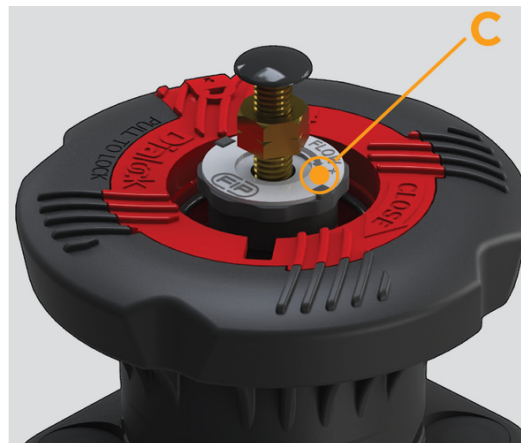

DKLDC - DIALOCK® 2-way diaphragm valve DN 15:65

DIALOCK® diaphragm valve with stroke limiter and male ends for solvent welding, metric series.

EPDM

Κωδικός προϊόντος	tooltiplmage
DKLDC020E	-
DKLDC025E	-
DKLDC032E	-
DKLDC040E	-
DKLDC050E	-
DKLDC063E	-
DKLDC075E	-

FKM

Κωδικός προϊόντος	tooltiplmage
DKLDC020F	-
DKLDC025F	-
DKLDC032F	-
DKLDC040F	-
DKLDC050F	-
DKLDC063F	-
DKLDC075F	-

PTFE

DKLDC - DIALOCK® 2-way diaphragm valve DN 15:65

Κωδικός Προϊόντος	tooltipImage
DKLDC020P	-
DKLDC025P	-
DKLDC032P	-
DKLDC040P	-
DKLDC050P	-
DKLDC063P	-
DKLDC075P	-