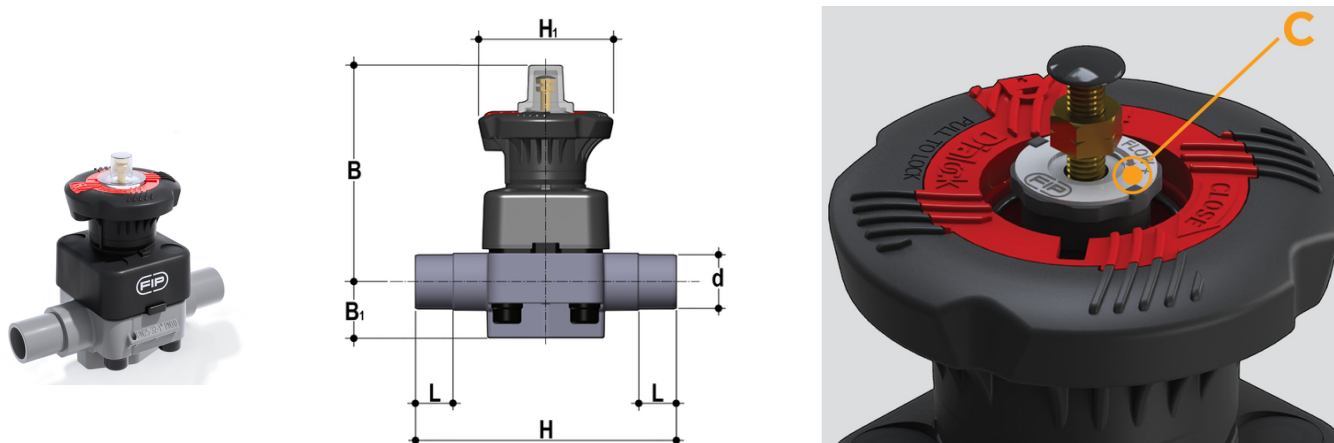

# DKLDC - DIALOCK® 2-way diaphragm valve DN 15:65

DIALOCK® diaphragm valve with stroke limiter and male ends for solvent welding, metric series.