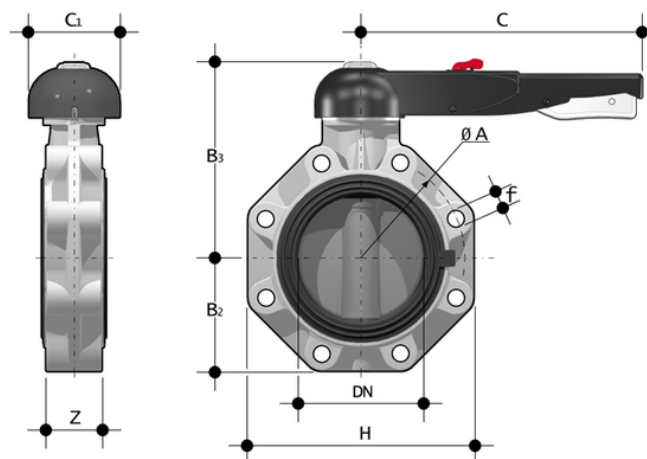

# FKOC/LM LUG ISO-DIN - Butterfly valve DN 40:300

Hand operated butterfly valve, version Lug ISO-DIN.