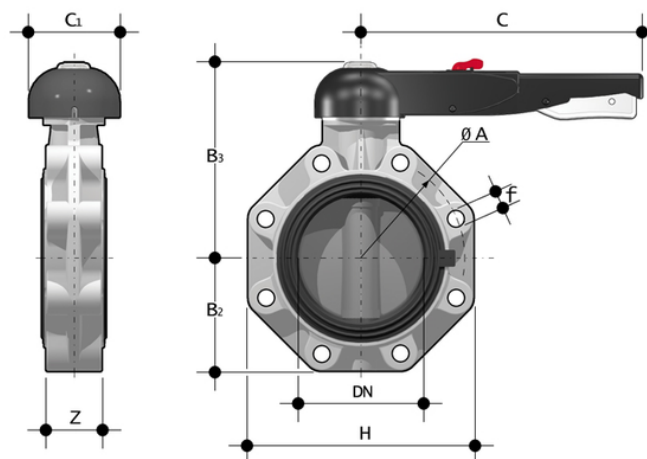

# FKOC/LM LUG ANSI - Butterfly valve DN 40:300

Hand operated butterfly valve, version Lug ANSI.