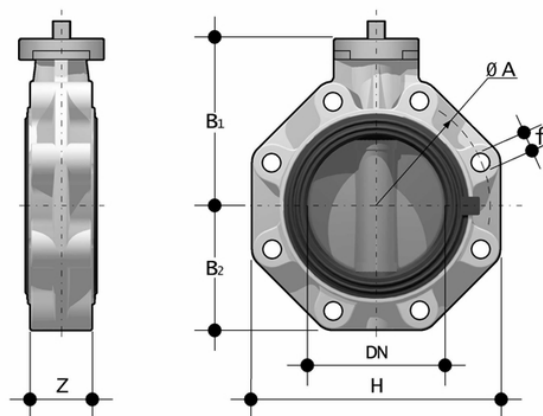

# FKOC/FM LUG ISO-DIN - Butterfly valve DN 40:300

Butterfly valve with bare shaft, version Lug ISO-DIN.