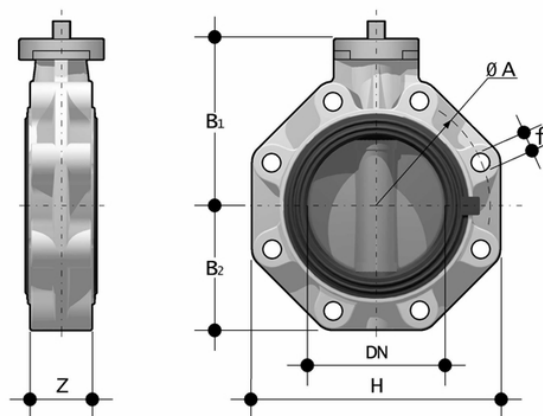

# FKOV/FM LUG ISO-DIN - Butterfly valve DN 40:400

Butterfly valve with bare shaft, version Lug ISO-DIN.