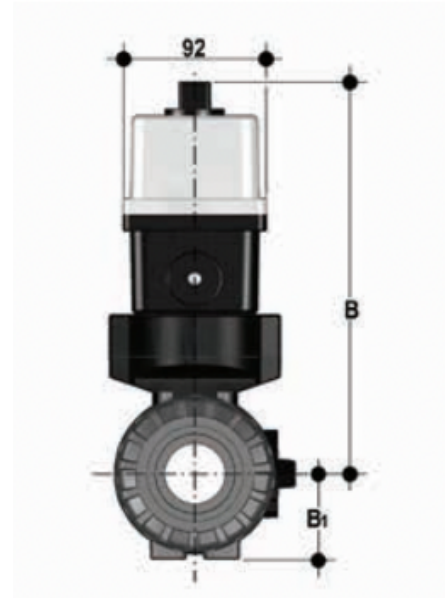

# VKRDM/CE 24 V AC/DC 4-20 mA - electrically actuated DUAL BLOCK® regulating ball valve

Electrically actuated DUAL BLOCK® regulating ball valve with metric plain spigot ends for socket welding and modulating electric actuator 24 V AC/DC.

## VKRDM/CE 24 V AC/DC 4-20 mA - electrically actuated DUAL BLOCK® regulating ball valve

Κωδικός Προϊόντος	tooltiplmage
VKRDMEL020FOE	-
VKRDMEL025FOE	-
VKRDMEL032FOE	-
VKRDMEL040FOE	-
VKRDMEL050FOE	-
VKRDMEL063FOE	-