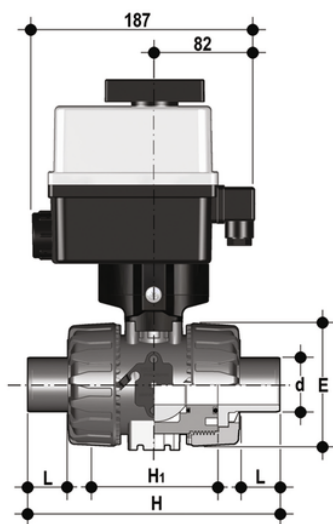

# VKRDM/CE 24 V AC/DC 4-20 mA - electrically actuated DUAL BLOCK® regulating ball valve

Electrically actuated DUAL BLOCK® regulating ball valve with metric plain spigot ends for socket welding and modulating electric actuator 24 V AC/DC.

## VKRDM/CE 24 V AC/DC 4-20 mA - electrically actuated DUAL BLOCK® regulating ball valve