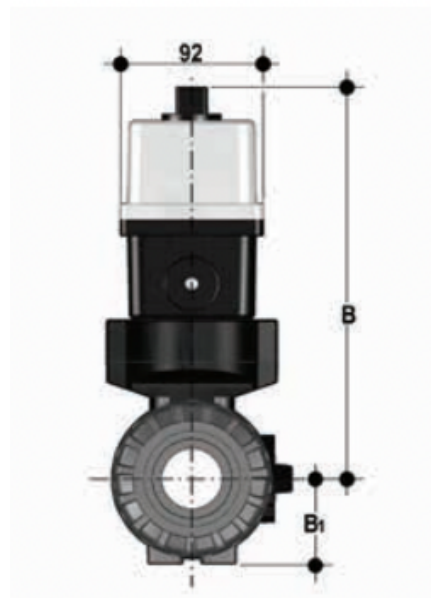

# VKRDM/CE 24 V AC/DC 4-20 mA - electrically actuated DUAL BLOCK® regulating ball valve

Electrically actuated DUAL BLOCK® regulating ball valve with metric plain spigot ends for socket welding and modulating electric actuator 24 V AC/DC.

## VKRDM/CE 24 V AC/DC 4-20 mA - electrically actuated DUAL BLOCK® regulating ball valve