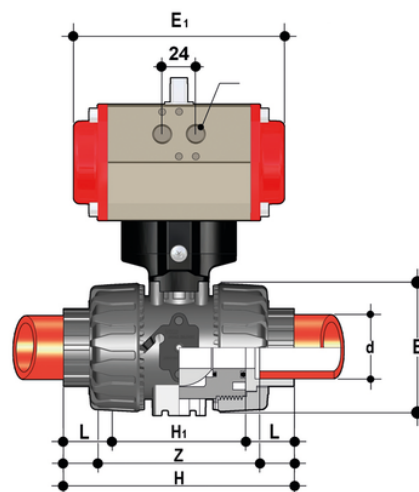

VKDIM/CP NO – pneumatically actuated DUAL BLOCK® 2-way ball valve

Pneumatically actuated DUAL BLOCK® ball valve with metric plain socket ends for socket welding, Normally Open.

EPDM

Κωδικός Προϊόντος

VKDIMNO016E