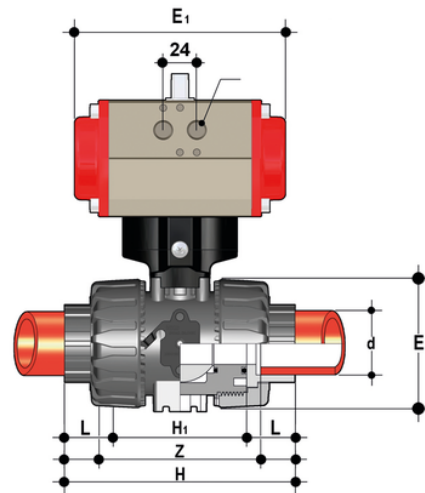

VKDIM/CP NO – pneumatically actuated DUAL BLOCK® 2-way ball valve

Pneumatically actuated DUAL BLOCK® ball valve with metric plain socket ends for socket welding, Normally Open.

EPDM

Κωδικός Προϊόντος

VKDIMNO016E