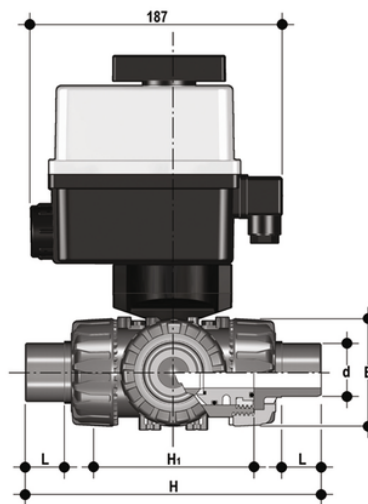

LKDDM/CE 24 V AC/DC - electrically actuated DUAL BLOCK® 3-way ball valve

3 way DUAL BLOCK® ball valve with male ends for socket welding with electric actuator 24 V AC/DC. "L" ball.

EPDM

Κωδικός Προϊόντος	tooltiplmage
LKDDMEL020E1	-
LKDDMEL025E1	-
LKDDMEL032E1	-
LKDDMEL040E1	-
LKDDMEL050E1	-
LKDDMEL063E1	-