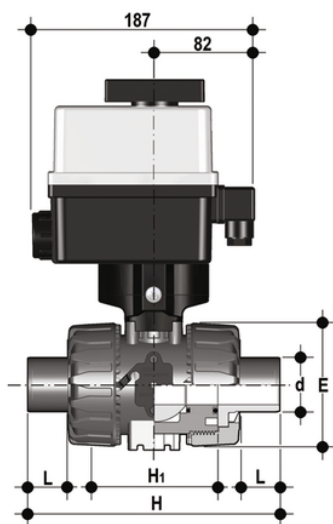

# VKRBM/CE 90-240 V AC 4-20 mA - electrically actuated DUAL BLOCK® regulating ball valve

Electrically actuated DUAL BLOCK® regulating ball valve with PP-H SDR 11 metric long spigot ends (CVDM) for welding and modulating electric actuator multivolt 90-240 V AC 50-60 Hz.

## VKRBM/CE 90-240 V AC 4-20 mA - electrically actuated DUAL BLOCK® regulating ball valve