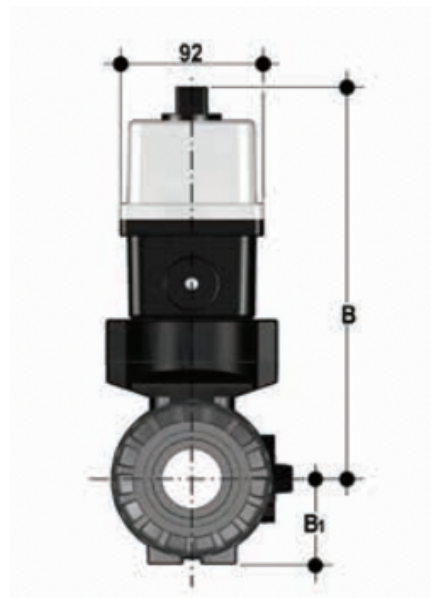

# VKRBM/CE 90-240 V AC 4-20 mA - electrically actuated DUAL BLOCK® regulating ball valve

Electrically actuated DUAL BLOCK® regulating ball valve with PP-H SDR 11 metric long spigot ends (CVDM) for welding and modulating electric actuator multivolt 90-240 V AC 50-60 Hz.

## VKRBM/CE 90-240 V AC 4-20 mA - electrically actuated DUAL BLOCK® regulating ball valve

Κωδικός Προϊόντος	tooltiplmage
VKRBMEM020FOE	-
VKRBMEM025FOE	-
VKRBMEM032FOE	-
VKRBMEM040FOE	-
VKRBMEM050FOE	-
VKRBMEM063FOE	-