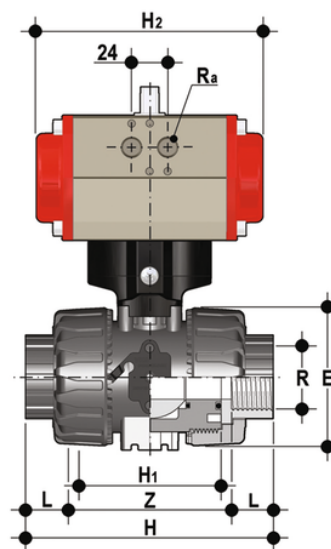

VKDFM/CP DA – pneumatically actuated DUAL BLOCK® 2-way ball valve

Pneumatically actuated DUAL BLOCK® ball valve with BS parallel socket threaded ends, Double Acting.

EPDM

Κωδικός Προϊόντος

VKDFMDA012E

VKDFMDA034E