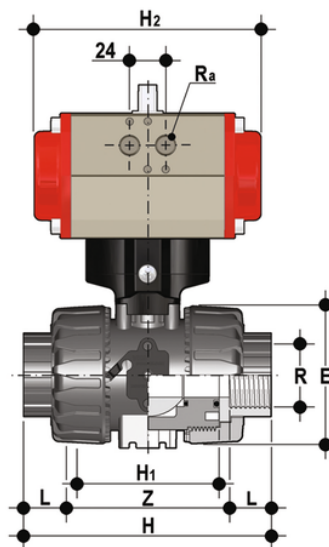

VKDFM/CP DA - pneumatically actuated DUAL BLOCK® 2-way ball valve

Pneumatically actuated DUAL BLOCK® ball valve with BS parallel socket threaded ends, Double Acting.

EPDM

Κωδικός Προϊόντος	tooltiplmage
VKDFMDA012E	-
VKDFMDA034E	-
VKDFMDA100E	-
VKDFMDA114E	-
VKDFMDA112E	-
VKDFMDA200E	-