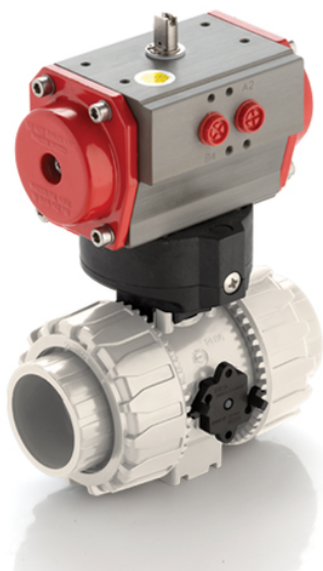

VKDFM/CP DA – pneumatically actuated DUAL BLOCK® 2-way ball valve

Pneumatically actuated DUAL BLOCK® ball valve with BS parallel socket threaded ends, Double Acting.

EPDM

Κωδικός Προϊόντος

VKDFMDA012E

VKDFMDA034E

VKDFMDA100E

VKDFMDA114E

VKDFMDA112E

VKDFMDA200E

FKM

Κωδικός Προϊόντος

VKDFMDA012F

VKDFMDA034F