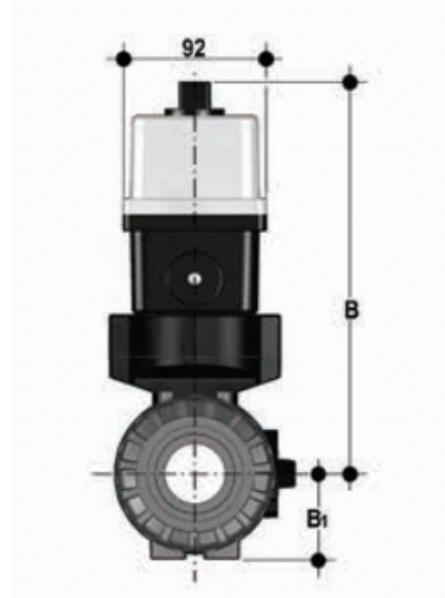

VKRBM/CE 24 V AC/DC 4-20 mA - electrically actuated DUAL BLOCK® regulating ball valve

Electrically actuated DUAL BLOCK® regulating ball valve with PP-H SDR 11 metric long spigot ends (CVDM) for welding and modulating electric actuator 24 V AC/DC.

EPDM

Κωδικός Προϊόντος	tooltiplmage
VKRBMELO20E0E	-
VKRBMELO25E0E	-
VKRBMELO32E0E	-
VKRBMELO40E0E	-
VKRBMELO50E0E	-
VKRBMELO63E0E	-

VKRBM/CE 24 V AC/DC 4-20 mA - electrically actuated DUAL BLOCK® regulating ball valve