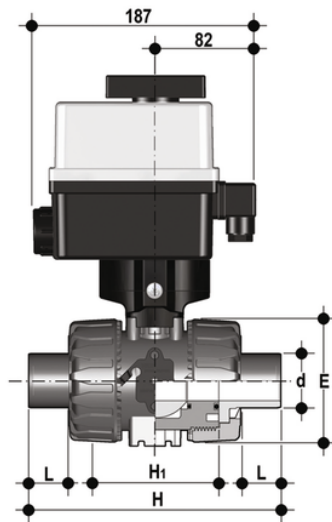

VKRBM/CE 24 V AC/DC 4-20 mA - electrically actuated DUAL BLOCK® regulating ball valve

Electrically actuated DUAL BLOCK® regulating ball valve with PP-H SDR 11 metric long spigot ends (CVDM) for welding and modulating electric actuator 24 V AC/DC.

EPDM

Κωδικός Προϊόντος	tooltiplmage
VKRBMELO20E0E	-
VKRBMELO25E0E	-
VKRBMELO32E0E	-
VKRBMELO40E0E	-
VKRBMELO50E0E	-
VKRBMELO63E0E	-

VKRBM/CE 24 V AC/DC 4-20 mA - electrically actuated DUAL BLOCK® regulating ball valve