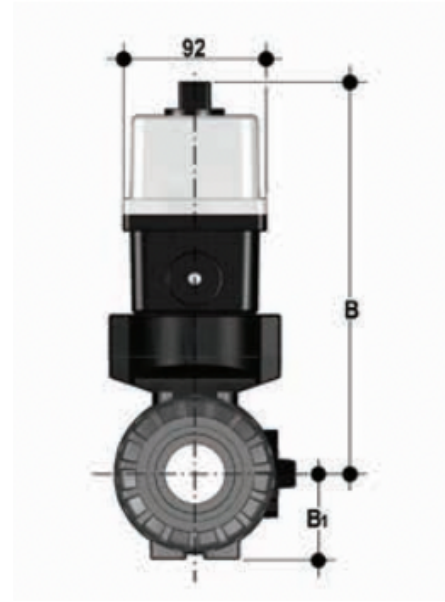

# VKRIF/CE 24 V AC/DC 4-20 mA - electrically actuated DUAL BLOCK® regulating ball valve

Electrically actuated DUAL BLOCK® regulating ball valve with metric plain socket ends for socket welding and modulating electric actuator 24 V AC/DC.