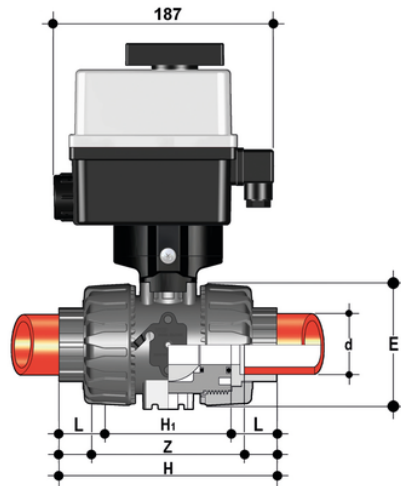

# VKRIF/CE 24 V AC/DC 4-20 mA - electrically actuated DUAL BLOCK® regulating ball valve

Electrically actuated DUAL BLOCK® regulating ball valve with metric plain socket ends for socket welding and modulating electric actuator 24 V AC/DC.

Κωδικός προϊόντος	tooltiplmage
VKRIFEL016FOE	-
VKRIFEL020FOE	-
VKRIFEL025FOE	-
VKRIFEL032FOE	-
VKRIFEL040FOE	-
VKRIFEL050FOE	-
VKRIFEL063FOE	-