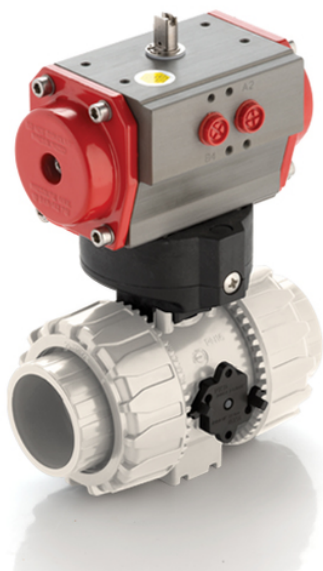

# VKDFM/CP NC – pneumatically actuated DUAL BLOCK® 2-way ball valve

Pneumatically actuated DUAL BLOCK® ball valve with BS parallel socket threaded ends, Normally Closed.

## EPDM

### Κωδικός Προϊόντος

VKDFMNC012E

VKDFMNC034E

VKDFMNC100E

VKDFMNC114E

VKDFMNC112E

VKDFMNC200E