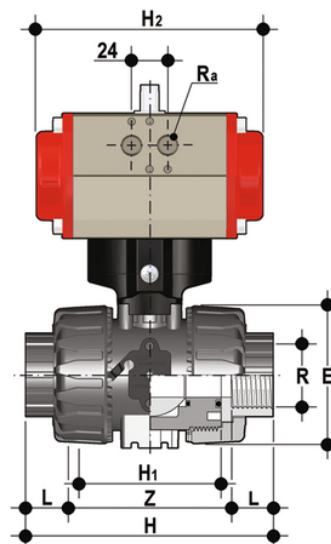

# VKDFM/CP NC – pneumatically actuated DUAL BLOCK® 2-way ball valve

Pneumatically actuated DUAL BLOCK® ball valve with BS parallel socket threaded ends, Normally Closed.