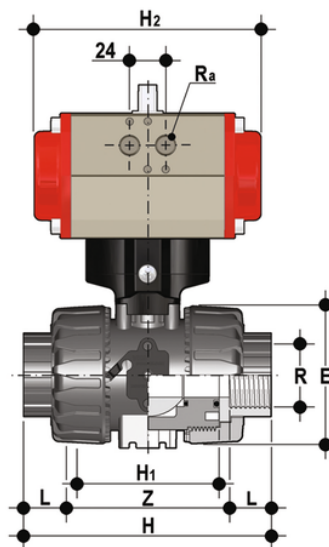

# VKDFM/CP NC – pneumatically actuated DUAL BLOCK® 2-way ball valve

Pneumatically actuated DUAL BLOCK® ball valve with BS parallel socket threaded ends, Normally Closed.