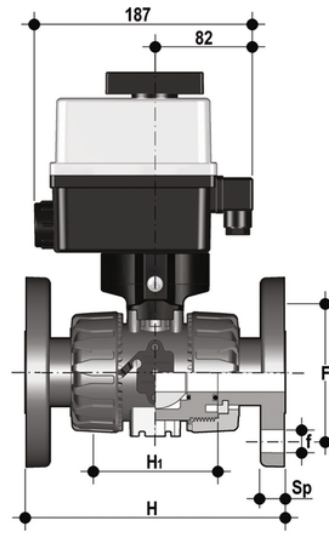

# VKDOF/CE 90-240 V AC - electrically actuated DUAL BLOCK® 2-way ball valve

Electrically actuated DUAL BLOCK® ball valve with with DIN 2501 - EN 1092 fixed flanges, face to face according to EN 558-1 and electric actuator multivolt 90-240 V AC 50-60 Hz.