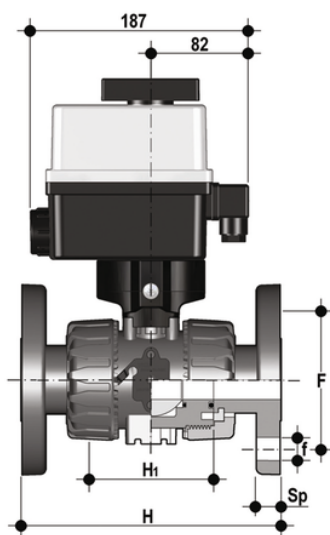

# VKROM/CE 90-240 V AC 4-20 mA - electrically actuated DUAL BLOCK® regulating ball valve

Electrically actuated DUAL BLOCK® regulating ball valve with DIN 2501 - EN 1092 fixed flanges, face to face according to EN 558-1 and modulating electric actuator multivolt 90-240 V AC 50-60 Hz.

## VKROM/CE 90-240 V AC 4-20 mA - electrically actuated DUAL BLOCK® regulating ball valve