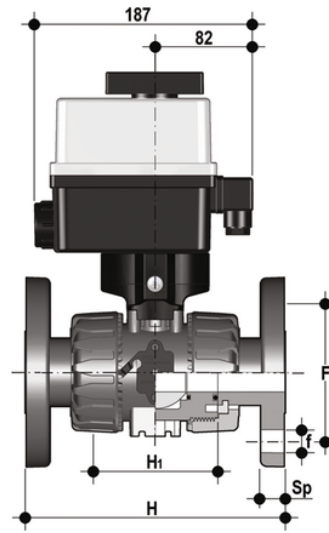

VKDOF/CE 24 V AC/DC - electrically actuated DUAL BLOCK® 2-way ball valve

Electrically actuated DUAL BLOCK® ball valve with with DIN 2501 - EN 1092 fixed flanges, face to face according to EN 558-1 and electric actuator 24 V AC/DC.

Κωδικός προϊόντος	tooltiplmage
VKDOFEL020F	-
VKDOFEL025F	-
VKDOFEL032F	-
VKDOFEL040F	-
VKDOFEL050F	-
VKDOFEL063F	-