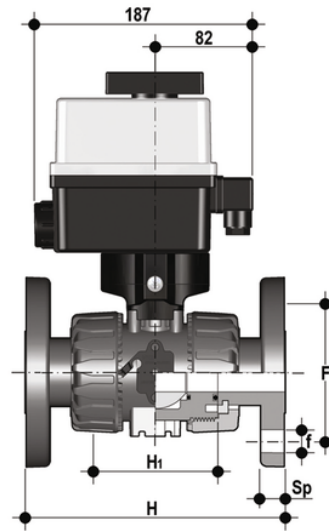

# VKDOF/CE 24 V AC/DC - electrically actuated DUAL BLOCK® 2-way ball valve

Electrically actuated DUAL BLOCK® ball valve with with DIN 2501 - EN 1092 fixed flanges, face to face according to EN 558-1 and electric actuator 24 V AC/DC.