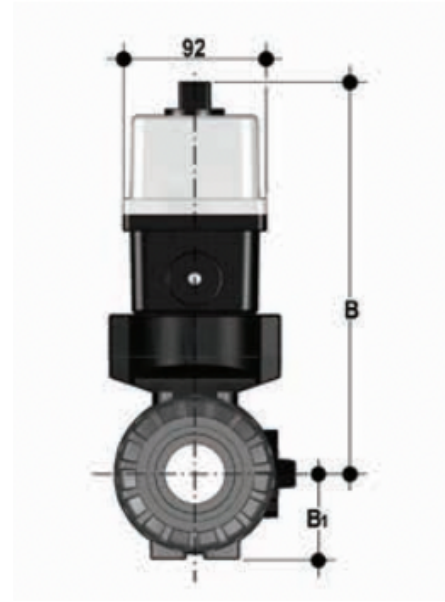

VKRDF/CE 24 V AC/DC 4-20 mA - electrically actuated DUAL BLOCK® regulating ball valve

Electrically actuated DUAL BLOCK® regulating ball valve with metric plain spigot ends for socket welding and modulating electric actuator 24 V AC/DC.

Κωδικός προϊόντος	tooltipImage
VKRDFE020F0E	-
VKRDFE025F0E	-
VKRDFE032F0E	-
VKRDFE040F0E	-
VKRDFE050F0E	-
VKRDFE063F0E	-