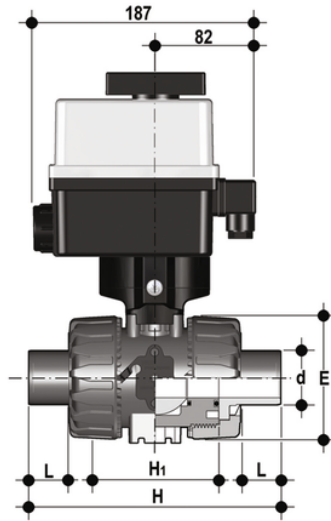

VKRDF/CE 24 V AC/DC 4-20 mA - electrically actuated DUAL BLOCK® regulating ball valve

Electrically actuated DUAL BLOCK® regulating ball valve with metric plain spigot ends for socket welding and modulating electric actuator 24 V AC/DC.

Κωδικός προϊόντος	tooltipImage
VKRDFE020F0E	-
VKRDFE025F0E	-
VKRDFE032F0E	-
VKRDFE040F0E	-
VKRDFE050F0E	-
VKRDFE063F0E	-