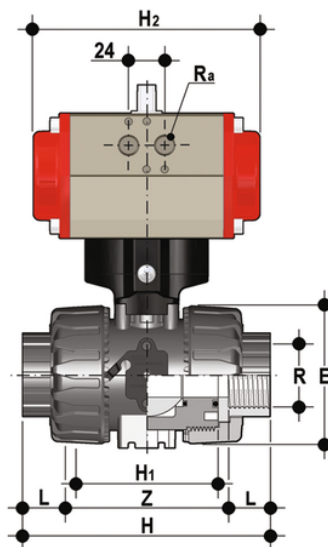

VKDFM/CP NO - pneumatically actuated DUAL BLOCK® 2-way ball valve

Pneumatically actuated DUAL BLOCK® ball valve with BS parallel socket threaded ends, Normally Open.

EPDM

Κωδικός Προϊόντος	tooltiplmage
VKDFMNO012E	-
VKDFMNO034E	-
VKDFMNO100E	-
VKDFMNO114E	-
VKDFMNO112E	-
VKDFMNO200E	-