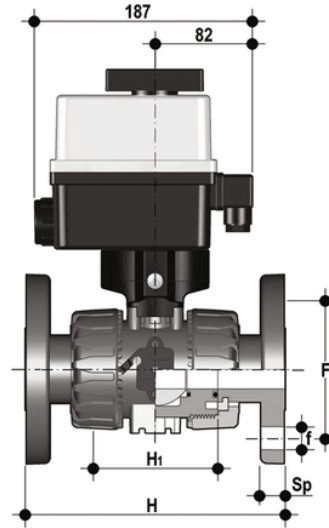

# VKDOAF/CE 90-240 V AC – electrically actuated DUAL BLOCK® 2-way ball valve

Electrically actuated DUAL BLOCK® ball valve with ANSI B16.5 cl.150#FF fixed flanges and electric actuator multivolt 90-240 V AC 50-60 Hz.

Κωδικός προϊόντος	tooltiplmage
VKDOAFEM012F	-
VKDOAFEM034F	-
VKDOAFEM100F	-
VKDOAFEM112F	-
VKDOAFEM114F	-
VKDOAFEM200F	-