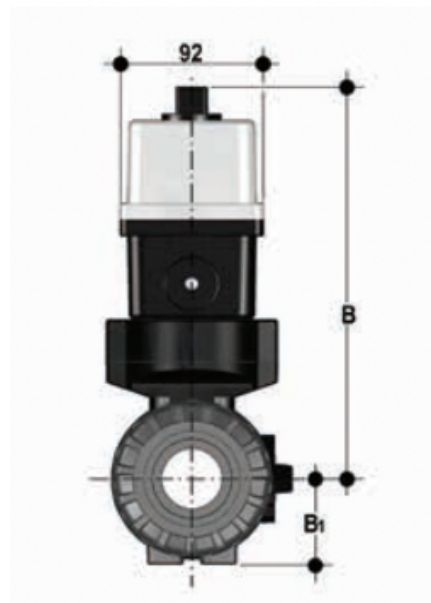

# VKRBF/CE 90-240 V AC 4-20 mA - electrically actuated DUAL BLOCK® regulating ball valve

Electrically actuated DUAL BLOCK® regulating ball valve with PVDF SDR 21 metric long spigot ends (CVDF) for butt welding and modulating electric actuator multivolt 90-240 V AC 50-60 Hz.

Κωδικός προϊόντος	tooltipImage
VKRBFEM020FOE	-
VKRBFEM025FOE	-
VKRBFEM032FOE	-
VKRBFEM040FOE	-
VKRBFEM050FOE	-
VKRBFEM063FOE	-