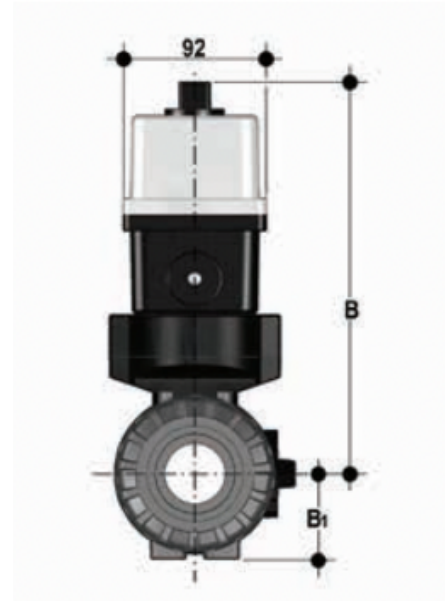

VKRBF/CE 90-240 V AC 4-20 mA - electrically actuated DUAL BLOCK® regulating ball valve

Electrically actuated DUAL BLOCK® regulating ball valve with PVDF SDR 21 metric long spigot ends (CVDF) for butt welding and modulating electric actuator multivolt 90-240 V AC 50-60 Hz.

Κωδικός προϊόντος

VKRBFEM020FOE

VKRBFEM025FOE

VKRBFEM032FOE

VKRBFEM040FOE

VKRBFEM050FOE

VKRBFEM063FOE