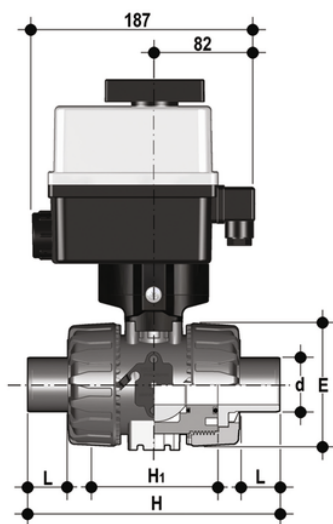

# VKRBF/CE 90-240 V AC 4-20 mA - electrically actuated DUAL BLOCK® regulating ball valve

Electrically actuated DUAL BLOCK® regulating ball valve with PVDF SDR 21 metric long spigot ends (CVDF) for butt welding and modulating electric actuator multivolt 90-240 V AC 50-60 Hz.

Κωδικός προϊόντος	tooltipImage
VKRBFEM020FOE	-
VKRBFEM025FOE	-
VKRBFEM032FOE	-
VKRBFEM040FOE	-
VKRBFEM050FOE	-
VKRBFEM063FOE	-