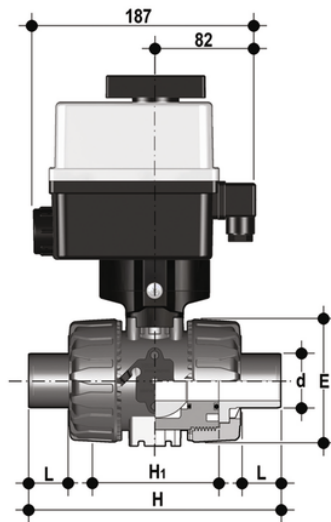

VKRBF/CE 90-240 V AC 4-20 mA - electrically actuated DUAL BLOCK® regulating ball valve

Electrically actuated DUAL BLOCK® regulating ball valve with PVDF SDR 21 metric long spigot ends (CVDF) for butt welding and modulating electric actuator multivolt 90-240 V AC 50-60 Hz.

Κωδικός προϊόντος

VKRBFEM020FOE

VKRBFEM025FOE

VKRBFEM032FOE

VKRBFEM040FOE

VKRBFEM050FOE

VKRBFEM063FOE