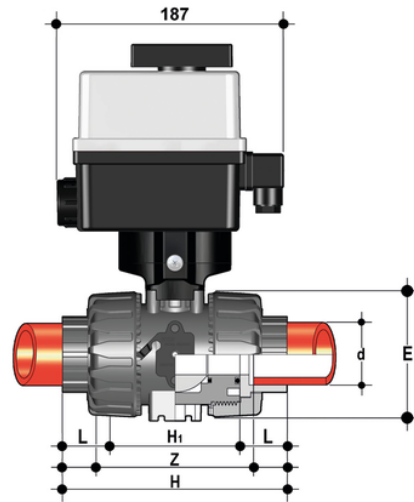

VKDIM/CE 90-240 V AC - electrically actuated DUAL BLOCK® 2-way ball valve

Electrically actuated DUAL BLOCK® ball valve with metric plain socket ends for socket welding and electric actuator multivolt 90-240 V AC 50-60 Hz.

VKDIMEM050F

VKDIM/CE 90-240 V AC - electrically actuated DUAL BLOCK® 2-way ball valve

Κωδικός Προϊόντος

VKDIMEM063F