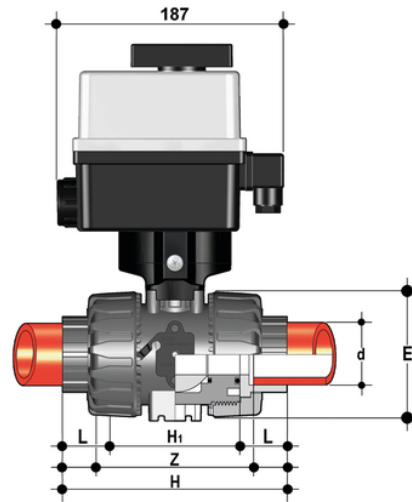

VKDIM/CE 90-240 V AC - electrically actuated DUAL BLOCK® 2-way ball valve

Electrically actuated DUAL BLOCK® ball valve with metric plain socket ends for socket welding and electric actuator multivolt 90-240 V AC 50-60 Hz.

VKDIM/CE 90-240 V AC - electrically actuated DUAL BLOCK® 2-way ball valve

Κωδικός Προϊόντος	tooltipImage
VKDIMEM063F	-