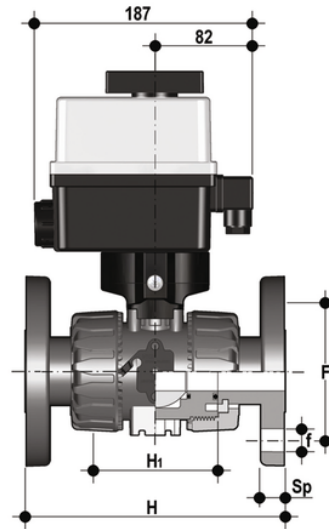

VKDOAF/CE 24 V AC/DC – electrically actuated DUAL BLOCK® 2-way ball valve

Electrically actuated DUAL BLOCK® ball valve with ANSI B16.5 cl.150#FF fixed flanges and electric actuator 24 V AC/DC

Κωδικός Προϊόντος