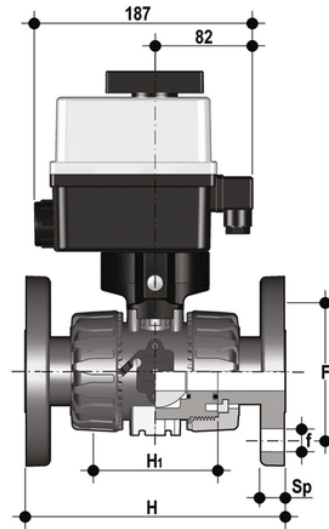

VKDOAF/CE 24 V AC/DC - electrically actuated DUAL BLOCK® 2-way ball valve

Electrically actuated DUAL BLOCK® ball valve with ANSI B16.5 cl.150#FF fixed flanges and electric actuator 24 V AC/DC

Κωδικός Προϊόντος	tooltiplmage
VKDOAFEL012F	-
VKDOAFEL034F	-
VKDOAFEL100F	-
VKDOAFEL112F	-
VKDOAFEL114F	-
VKDOAFEL200F	-