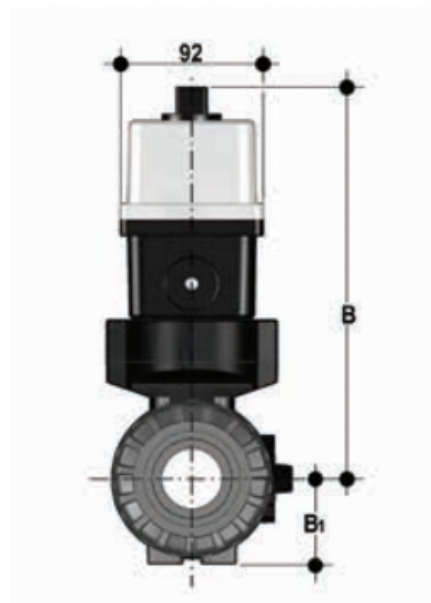

VKRBF/CE 24 V AC/DC 4-20 mA - electrically actuated DUAL BLOCK® regulating ball valve

Electrically actuated DUAL BLOCK® regulating ball valve with PVDF SDR 21 metric long spigot ends (CVDF) for butt welding and modulating electric actuator 24 V AC/DC.

Κωδικός προϊόντος	tooltipImage
VKRBFEL020FOE	-
VKRBFEL025FOE	-
VKRBFEL032FOE	-
VKRBFEL040FOE	-
VKRBFEL050FOE	-
VKRBFEL063FOE	-