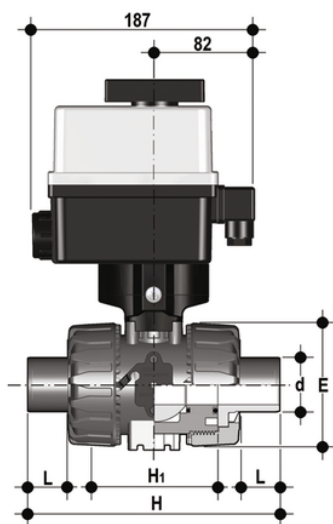

VKRBF/CE 24 V AC/DC 4-20 mA - electrically actuated DUAL BLOCK® regulating ball valve

Electrically actuated DUAL BLOCK® regulating ball valve with PVDF SDR 21 metric long spigot ends (CVDF) for butt welding and modulating electric actuator 24 V AC/DC.

Κωδικός προϊόντος	tooltipImage
VKRBFEL020FOE	-
VKRBFEL025FOE	-
VKRBFEL032FOE	-
VKRBFEL040FOE	-
VKRBFEL050FOE	-
VKRBFEL063FOE	-