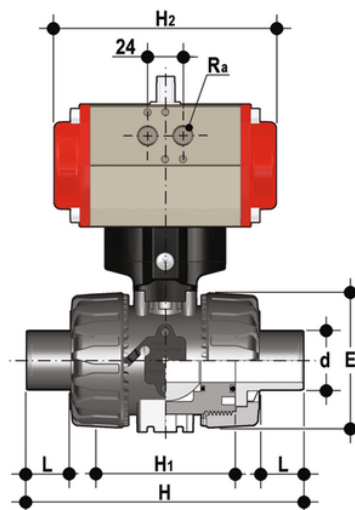

VKDDM/CP DA - pneumatically actuated DUAL BLOCK® 2-way ball valve

Pneumatically actuated DUAL BLOCK® ball valve with metric plain spigot ends for socket welding, Double Acting.

EPDM

Κωδικός Προϊόντος	tooltiplmage
VKDDMDA020E	-
VKDDMDA025E	-
VKDDMDA032E	-
VKDDMDA040E	-
VKDDMDA050E	-
VKDDMDA063E	-