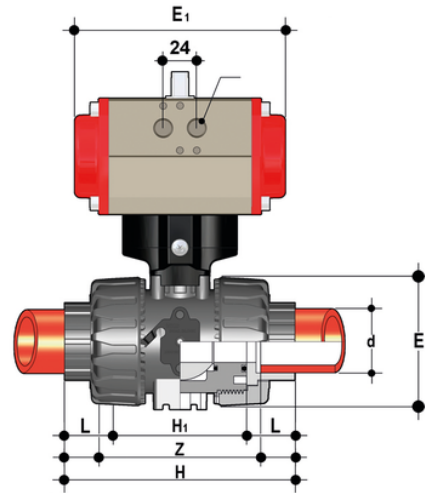

VKDIF/CP DA – pneumatically actuated DUAL BLOCK® 2-way ball valve

Pneumatically actuated DUAL BLOCK® ball valve with metric plain socket ends for socket welding, Double Acting.

Κωδικός προϊόντος

VKDIFDA016F