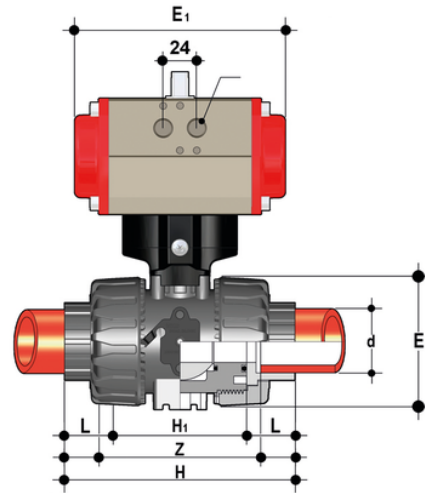

VKDIF/CP DA – pneumatically actuated DUAL BLOCK® 2-way ball valve

Pneumatically actuated DUAL BLOCK® ball valve with metric plain socket ends for socket welding, Double Acting.

Κωδικός προϊόντος	tooltiplmage
VKDIFDA016F	-
VKDIFDA020F	-
VKDIFDA025F	-
VKDIFDA032F	-
VKDIFDA040F	-
VKDIFDA050F	-
VKDIFDA063F	-