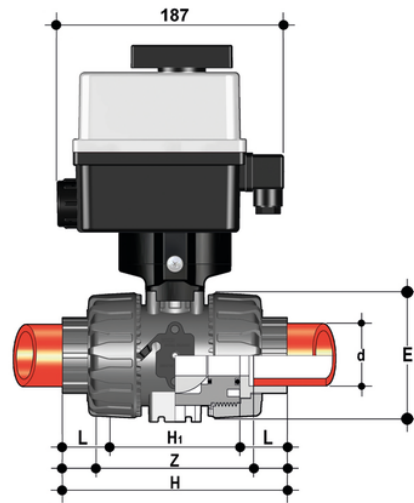

VKDIM/CE 24 V AC/DC - electrically actuated DUAL BLOCK® 2-way ball valve

Electrically actuated DUAL BLOCK® ball valve with metric plain socket ends for socket welding and electric actuator 24 V AC/DC.

EPDM

Κωδικός Προϊόντος

VKDIMEL016E

VKDIMEL020E

VKDIMEL025E

VKDIMEL032E

VKDIMEL040E

VKDIMEL050E

VKDIMEL063E