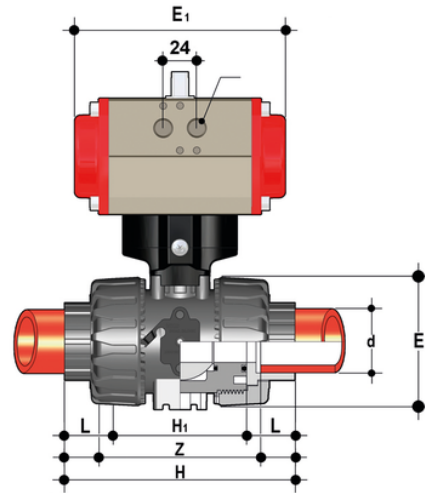

VKDIF/CP NC – pneumatically actuated DUAL BLOCK® 2-way ball valve

Pneumatically actuated DUAL BLOCK® ball valve with metric plain socket ends for socket welding, Normally Closed.

Κωδικός προϊόντος	tooltipImage
VKDIFNC016F	-
VKDIFNC020F	-
VKDIFNC025F	-
VKDIFNC032F	-
VKDIFNC040F	-
VKDIFNC050F	-
VKDIFNC063F	-