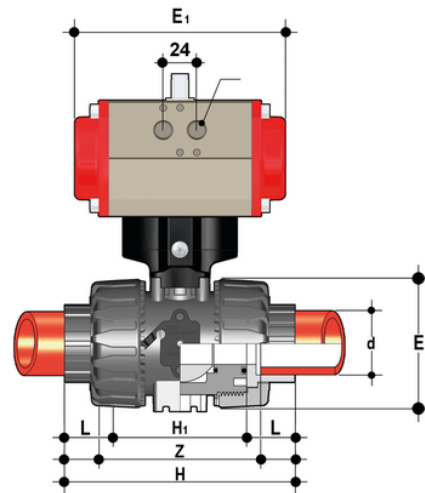

VKDIF/CP NC - pneumatically actuated DUAL BLOCK® 2-way ball valve

Pneumatically actuated DUAL BLOCK® ball valve with metric plain socket ends for socket welding, Normally Closed.

Κωδικός προϊόντος

VKDIFNC016F