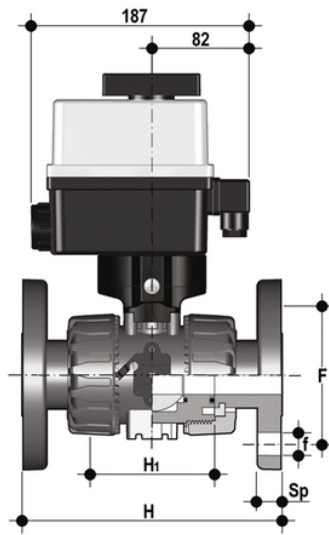

VKROF/CE 24 V AC/DC 4-20 mA - electrically actuated DUAL BLOCK® regulating ball valve

Electrically actuated DUAL BLOCK® regulating ball valve with with DIN 2501 - EN 1092 fixed flanges, face to face according to EN 558-1 and modulating electric actuator 24 V AC/DC.

Κωδικός προϊόντος

VKROFEL020F0E

VKROFEL025F0E

VKROFEL032F0E

VKROFEL040F0E

VKROFEL050F0E

VKROFEL063F0E