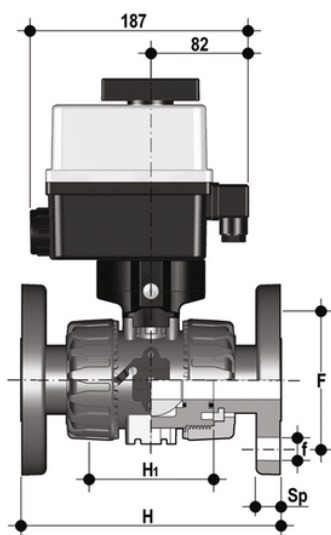

VKROF/CE 24 V AC/DC 4-20 mA - electrically actuated DUAL BLOCK® regulating ball valve

Electrically actuated DUAL BLOCK® regulating ball valve with with DIN 2501 - EN 1092 fixed flanges, face to face according to EN 558-1 and modulating electric actuator 24 V AC/DC.

Κωδικός προϊόντος	tooltipImage
VKROFEL020F0E	-
VKROFEL025F0E	-
VKROFEL032F0E	-
VKROFEL040F0E	-
VKROFEL050F0E	-
VKROFEL063F0E	-