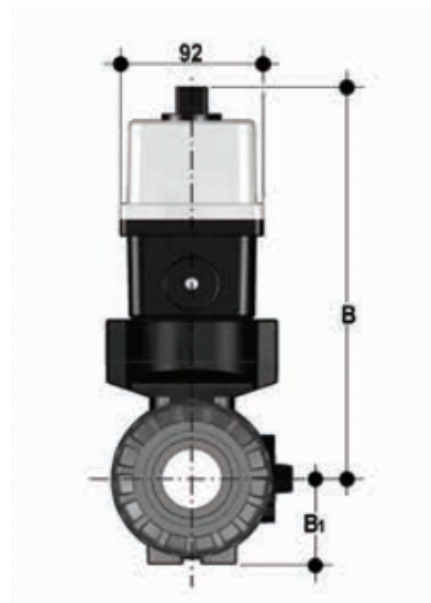

VKROF/CE 24 V AC/DC 4-20 mA - electrically actuated DUAL BLOCK® regulating ball valve

Electrically actuated DUAL BLOCK® regulating ball valve with with DIN 2501 - EN 1092 fixed flanges, face to face according to EN 558-1 and modulating electric actuator 24 V AC/DC.

Κωδικός προϊόντος	tooltipImage
VKROFEL020F0E	-
VKROFEL025F0E	-
VKROFEL032F0E	-
VKROFEL040F0E	-
VKROFEL050F0E	-
VKROFEL063F0E	-