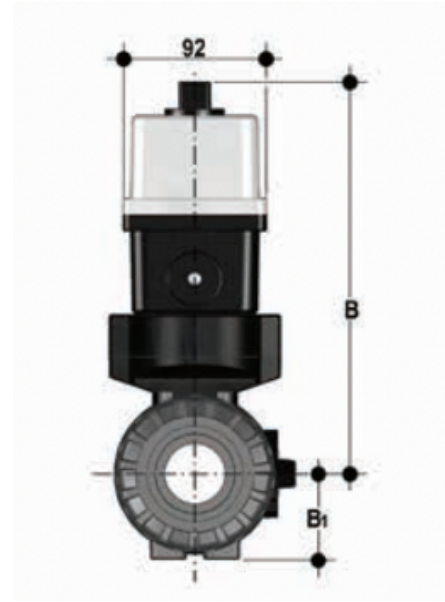

VKROF/CE 24 V AC/DC 4-20 mA - electrically actuated DUAL BLOCK® regulating ball valve

Electrically actuated DUAL BLOCK® regulating ball valve with with DIN 2501 - EN 1092 fixed flanges, face to face according to EN 558-1 and modulating electric actuator 24 V AC/DC.

Κωδικός προϊόντος

VKROFEL020F0E

VKROFEL025F0E

VKROFEL032F0E

VKROFEL040F0E

VKROFEL050F0E

VKROFEL063F0E