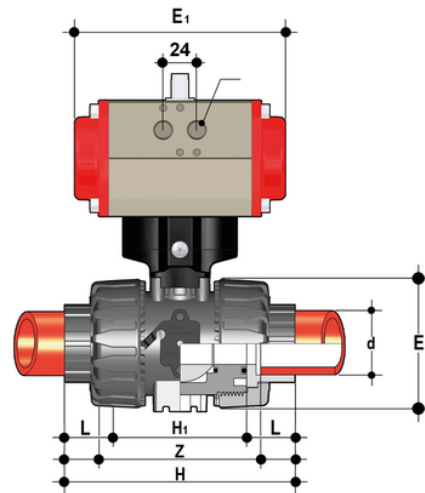

pneumatically actuated DUAL BLOCK® 2-way ball valve

Pneumatically actuated DUAL BLOCK® ball valve with metric plain socket ends for socket welding, Normally Open.

Κωδικός προϊόντος

VKDIFNO016F

VKDIFNO020F