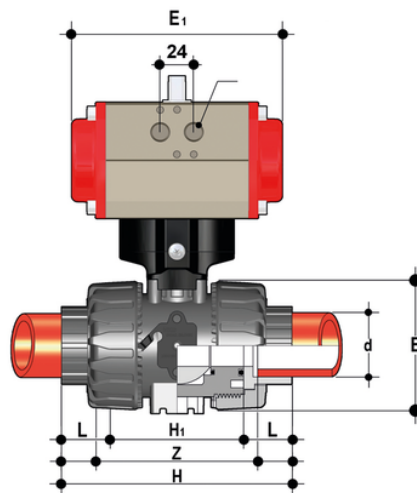

pneumatically actuated DUAL BLOCK® 2-way ball valve

Pneumatically actuated DUAL BLOCK® ball valve with metric plain socket ends for socket welding, Normally Open.

| Κωδικός προϊόντος | tooltiplmage |
|-------------------|--------------|
| VKDIFNO016F | - |
| VKDIFNO020F | - |
| VKDIFNO025F | - |
| VKDIFNO032F | - |
| VKDIFNO040F | - |
| VKDIFNO050F | - |
| VKDIFNO063F | - |