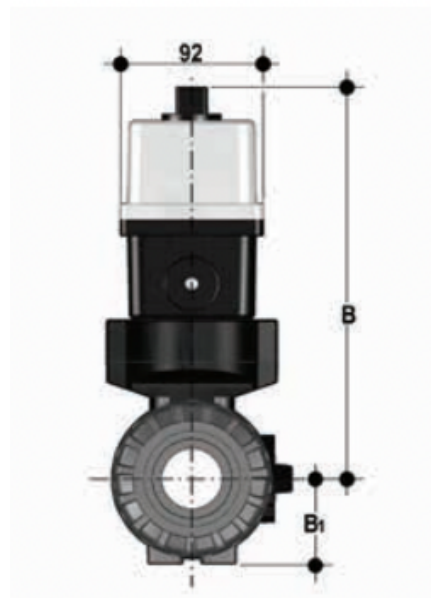

# VKROAM/CE 24 V AC/DC 4-20 mA - electrically actuated DUAL BLOCK® regulating ball valve

Electrically actuated DUAL BLOCK® regulating ball valve with ANSI B.16.5 cl.150 #FF fixed flanges and modulating electric actuator 24 V AC/DC.