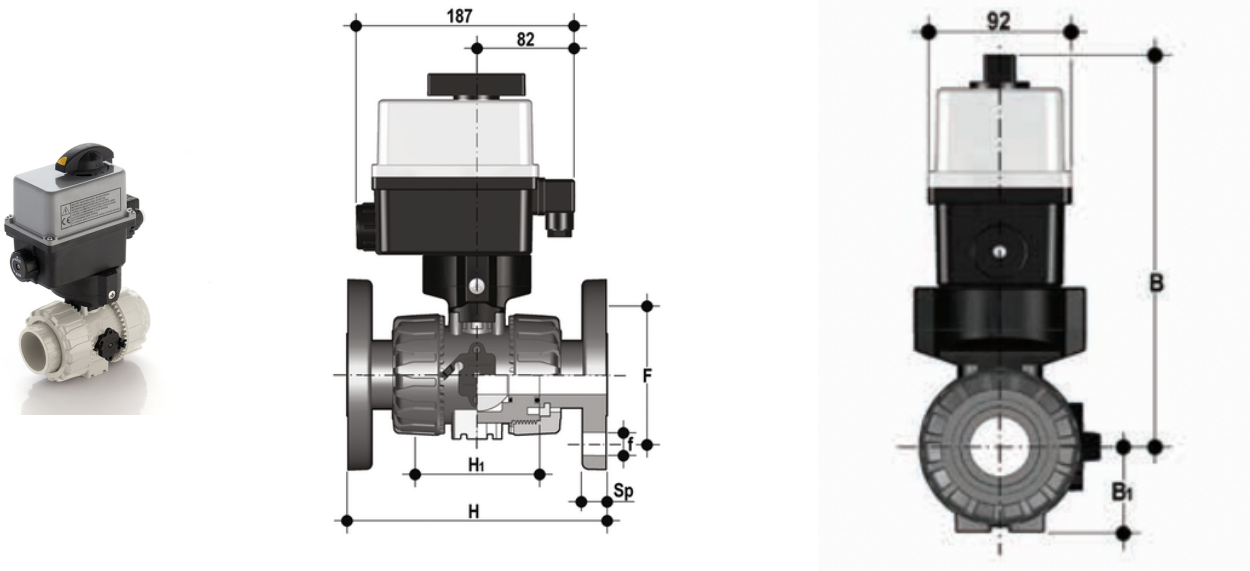

VKROAM/CE 24 V AC/DC 4-20 mA - electrically actuated DUAL BLOCK[®] regulating ball valve

Electrically actuated DUAL BLOCK[®] regulating ball valve with ANSI B.16.5 cl.150 #FF fixed flanges and modulating electric actuator 24 V AC/DC.