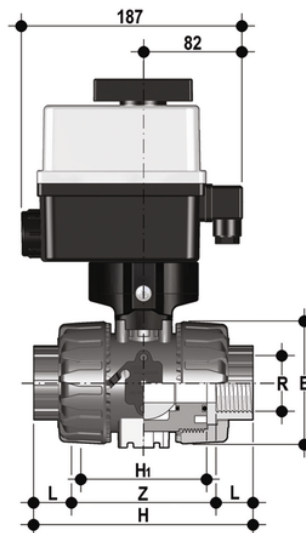

# VKDFM/CE 90-240 V AC - electrically actuated DUAL BLOCK® 2-way ball valve

Electrically actuated DUAL BLOCK® ball valve with BS parallel socket threaded ends and electric actuator multivolt 90-240 V AC 50-60 Hz.

## EPDM

Κωδικός προϊόντος	tooltiplmage
VKDFMEM012E	-
VKDFMEM034E	-
VKDFMEM100E	-
VKDFMEM114E	-
VKDFMEM112E	-
VKDFMEM200E	-