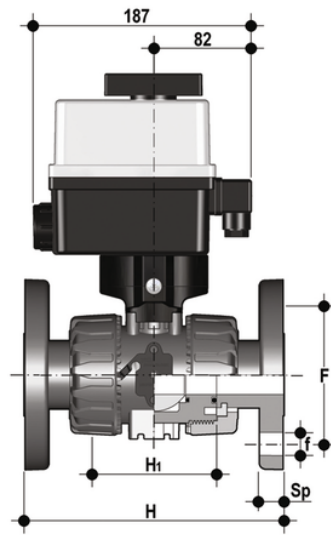

VKROAF/CE 24 V AC/DC 4-20 mA - electrically actuated DUAL BLOCK® regulating ball valve

Electrically actuated DUAL BLOCK® regulating ball valve with ANSI B.16.5 cl.150 #FF fixed flanges and modulating electric actuator 24 V AC/DC.