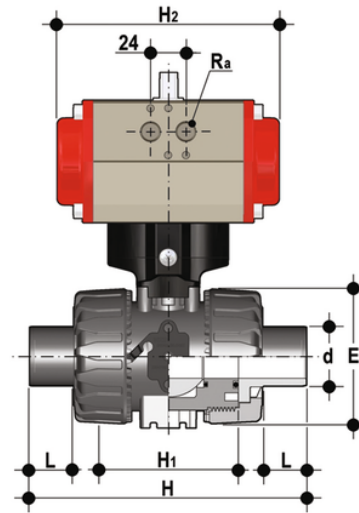

VKDDF/CP DA - pneumatically actuated DUAL BLOCK® 2-way ball valve

Pneumatically actuated DUAL BLOCK® ball valve with metric plain spigot ends for socket welding, Double Acting.

Κωδικός προϊόντος	tooltiplmage
VKDDFDA020F	-
VKDDFDA025F	-
VKDDFDA032F	-
VKDDFDA040F	-
VKDDFDA050F	-
VKDDFDA063F	-