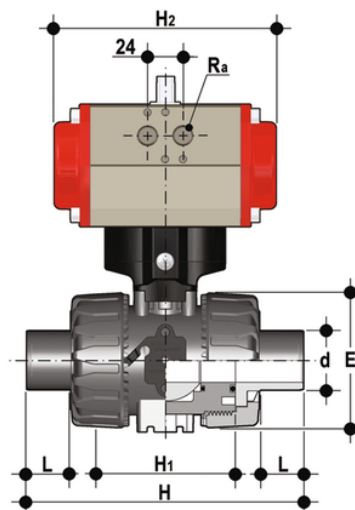

VKDDM/CP NO - pneumatically actuated DUAL BLOCK® 2-way ball valve

Pneumatically actuated DUAL BLOCK® ball valve with metric plain spigot ends for socket welding, Normally Open.

EPDM

Κωδικός Προϊόντος

VKDDMNO020E