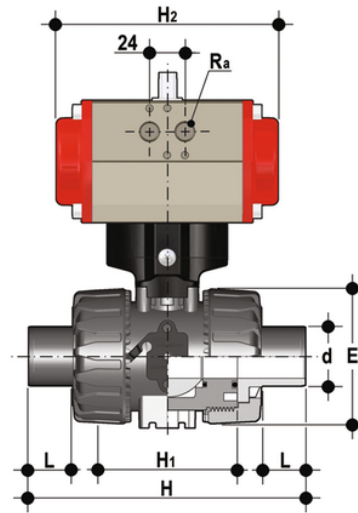

# VKDDF/CP NC – pneumatically actuated DUAL BLOCK® 2-way ball valve

Pneumatically actuated DUAL BLOCK® ball valve with metric plain spigot ends for socket welding, Normally Closed.

Κωδικός προϊόντος	tooltipImage
VKDDFNC020F	-
VKDDFNC025F	-
VKDDFNC032F	-
VKDDFNC040F	-
VKDDFNC050F	-
VKDDFNC063F	-