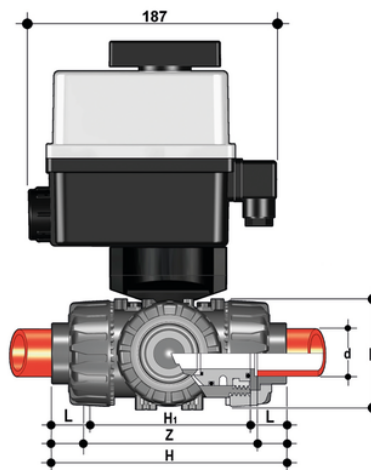

# TKDIM/CE 90-240 V AC - electrically actuated DUAL BLOCK® 3-way ball valve

3 way DUAL BLOCK® ball valve with female ends for socket welding with multi-volt electric actuator 90-240 V AC 50-60 Hz "T" ball, configuration 1.

# TKDIM/CE 90-240 V AC - electrically actuated DUAL BLOCK® 3-way ball valve

Κωδικός Προϊόντος	tooltipImage
TKDIMEM063F1	-