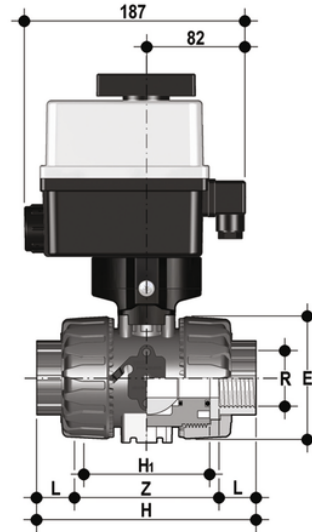

# VKDFM/CE 24 V AC/DC - electrically actuated DUAL BLOCK® 2-way ball valve

Electrically actuated DUAL BLOCK® ball valve with BS parallel socket threaded ends and electric actuator 24 V AC/DC.