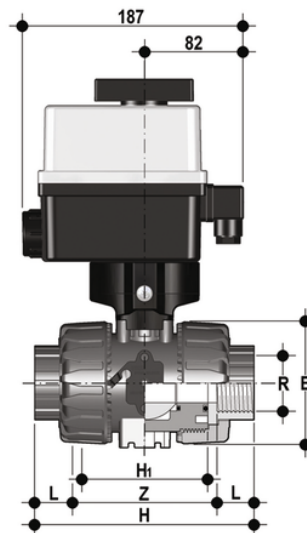

VKDFM/CE 24 V AC/DC - electrically actuated DUAL BLOCK® 2-way ball valve

Electrically actuated DUAL BLOCK® ball valve with BS parallel socket threaded ends and electric actuator 24 V AC/DC.

EPDM

Κωδικός προϊόντος	tooltiplmage
VKDFMEL012E	-
VKDFMEL034E	-
VKDFMEL100E	-
VKDFMEL114E	-
VKDFMEL112E	-
VKDFMEL200E	-

FKM

Κωδικός προϊόντος	tooltiplmage
VKDFMEL012F	-
VKDFMEL034F	-
VKDFMEL100F	-
VKDFMEL114F	-
VKDFMEL112F	-
VKDFMEL200F	-