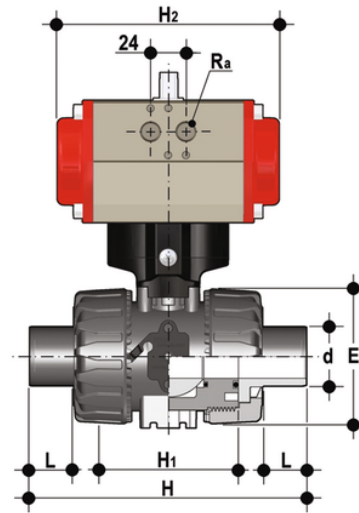

VKDDF/CP NO – pneumatically actuated DUAL BLOCK® 2-way ball valve

Pneumatically actuated DUAL BLOCK® ball valve with metric plain spigot ends for socket welding, Normally Open.

Κωδικός προϊόντος	tooltiplmage
VKDDFNO020F	-
VKDDFNO025F	-
VKDDFNO032F	-
VKDDFNO040F	-
VKDDFNO050F	-
VKDDFNO063F	-