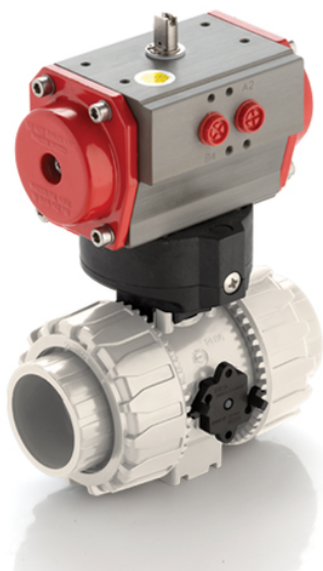

# VKDBM/CP DA - pneumatically actuated DUAL BLOCK® 2-way ball valve

Pneumatically actuated DUAL BLOCK® ball valve with PP-H SDR 11 metric long spigot ends (CVDM) for welding, Double Acting.

## EPDM

Κωδικός Προϊόντος	tooltiplmage
VKDBMDA020E	-
VKDBMDA025E	-
VKDBMDA032E	-
VKDBMDA040E	-
VKDBMDA050E	-
VKDBMDA063E	-