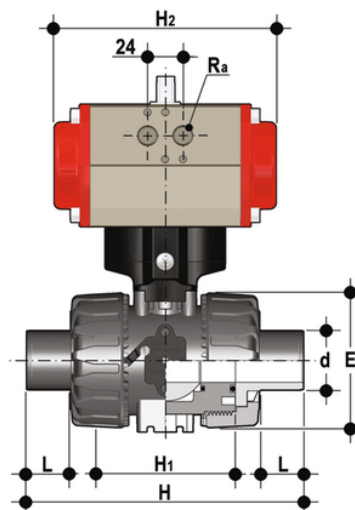

# VKDBM/CP DA - pneumatically actuated DUAL BLOCK® 2-way ball valve

Pneumatically actuated DUAL BLOCK® ball valve with PP-H SDR 11 metric long spigot ends (CVDM) for welding, Double Acting.