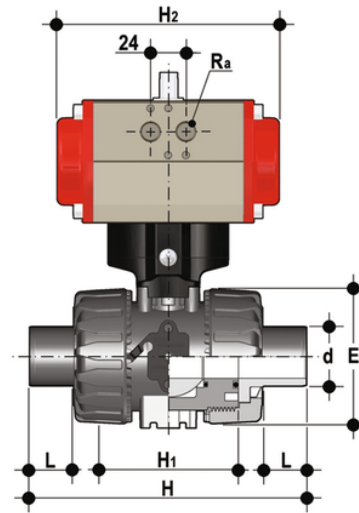

VKDBF/CP DA – pneumatically actuated DUAL BLOCK® 2-way ball valve

Pneumatically actuated DUAL BLOCK® ball valve with PVDF SDR 21 metric long spigot ends (CVDF) for butt welding, Double Acting.

Κωδικός προϊόντος	tooltipImage
VKDBFDA020F	-
VKDBFDA025F	-
VKDBFDA032F	-
VKDBFDA040F	-
VKDBFDA050F	-
VKDBFDA063F	-