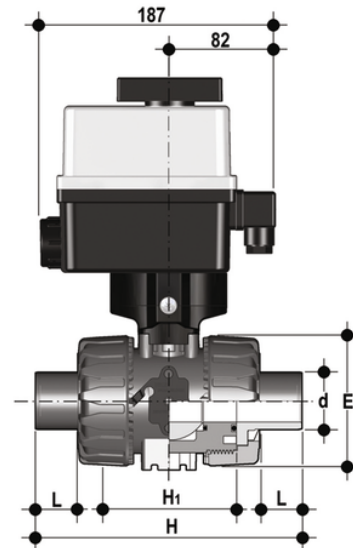

VKDDM/CE 90-240 V AC - electrically actuated DUAL BLOCK® 2-way ball valve

Electrically actuated DUAL BLOCK® ball valve with metric plain spigot ends for socket welding and electric actuator multivolt 90-240 V AC 50-60 Hz.