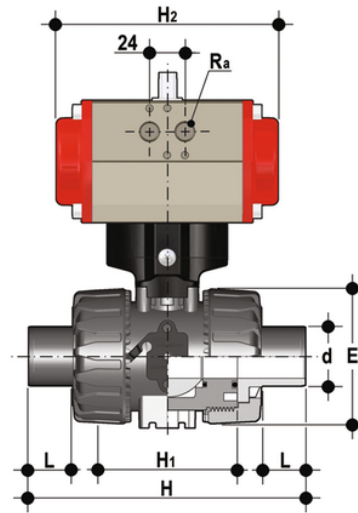

VKDBF/CP NC - pneumatically actuated DUAL BLOCK® 2-way ball valve

Pneumatically actuated DUAL BLOCK® ball valve with PVDF SDR 21 metric long spigot ends (CVDF) for butt welding, Normally Closed.

Κωδικός προϊόντος	tooltipImage
VKDBFNC020F	-
VKDBFNC025F	-
VKDBFNC032F	-
VKDBFNC040F	-
VKDBFNC050F	-
VKDBFNC063F	-