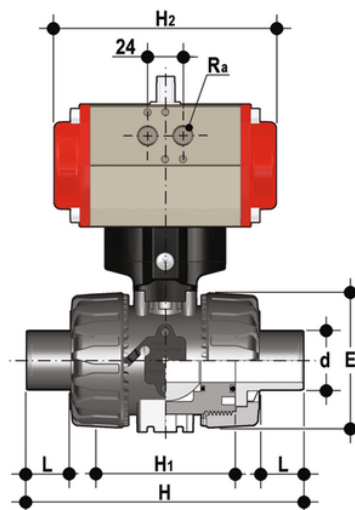

VKDBM/CP NC - pneumatically actuated DUAL BLOCK® 2-way ball valve

Pneumatically actuated DUAL BLOCK® ball valve with PP-H SDR 11 metric long spigot ends (CVDM) for welding, Normally Closed.

EPDM

Κωδικός Προϊόντος	tooltiplmage
VKDBMNC020E	-
VKDBMNC025E	-
VKDBMNC032E	-
VKDBMNC040E	-
VKDBMNC050E	-
VKDBMNC063E	-