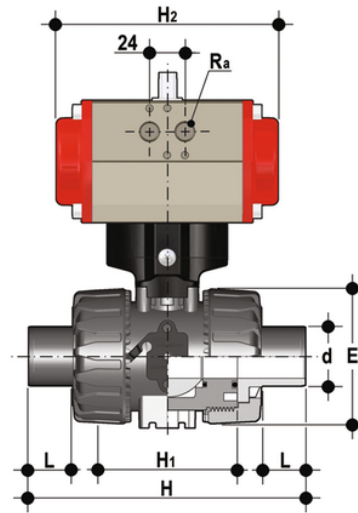

# VKDBF/CP NO – pneumatically actuated DUAL BLOCK® 2-way ball valve

Pneumatically actuated DUAL BLOCK® ball valve with PVDF SDR 21 metric long spigot ends (CVDF) for butt welding, Normally Open.

Κωδικός προϊόντος	tooltipImage
VKDBFNO020F	-
VKDBFNO025F	-
VKDBFNO032F	-
VKDBFNO040F	-
VKDBFNO050F	-
VKDBFNO063F	-