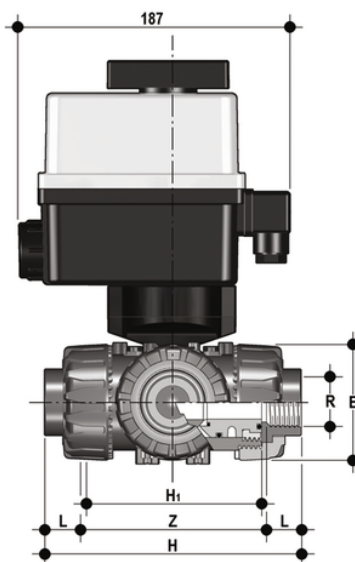

TKDFM/CE 90-240 V AC - electrically actuated DUAL BLOCK® 3-way ball valve

3 way DUAL BLOCK® ball valve with gas cylinder thread female ends with multi-volt electric actuator 90-240 V AC 50-60 Hz "T" ball, configuration 1.